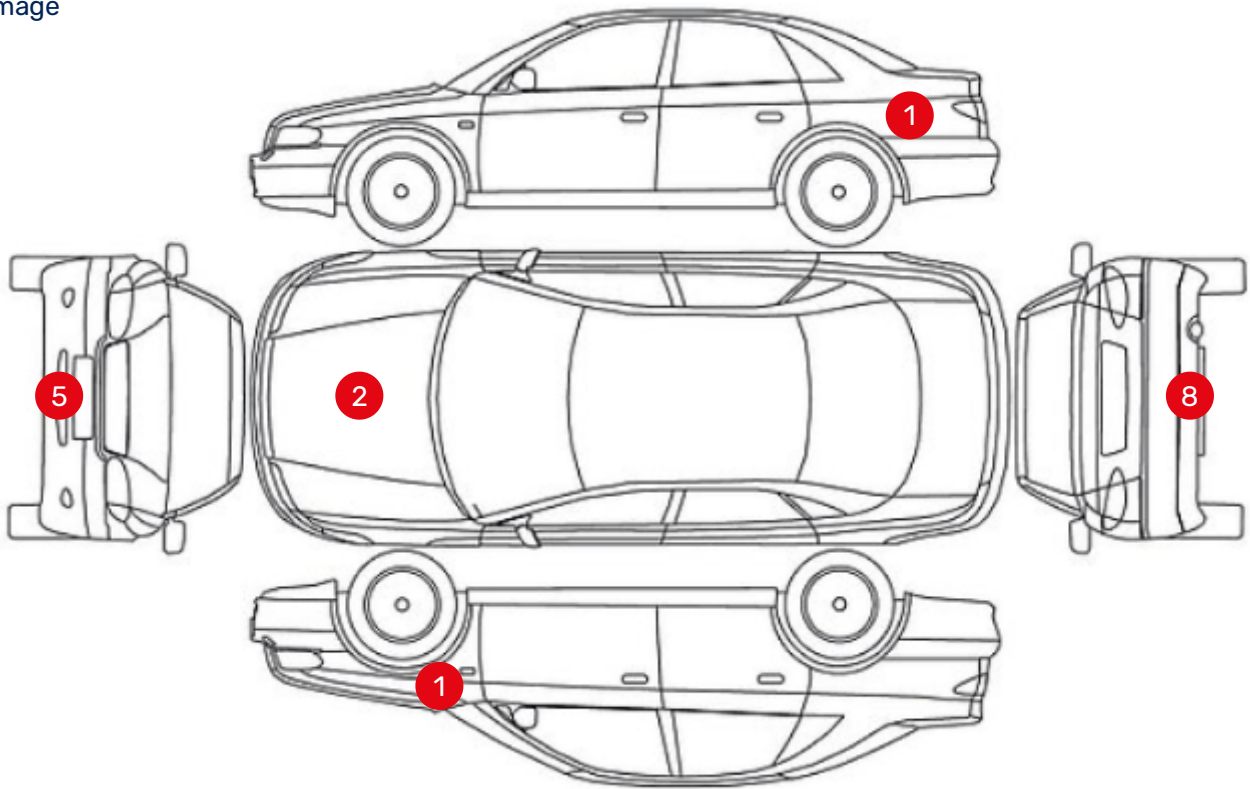

Type  
**Damage Report**

Scan date  
10.08.2022 16:38

Timeframe  
16:40 - 16:47

Registration no  
**333DCJ**

VIN code  
VR3F35GFRKY120370

● Damage

Type	Side	Body part	Image
Dent	Front	Front bumper	<a href="#">View image</a>
Paint damage	Front left	Mirror	<a href="#">View image</a>
Paint damage	Front	Hood	<a href="#">View image</a>
Paint damage	Front	Hood	<a href="#">View image</a>
Paint damage	Front	Front bumper	<a href="#">View image</a>
Paint damage	Front	Front bumper	<a href="#">View image</a>
Paint damage	Back	Rear bumper	<a href="#">View image</a>